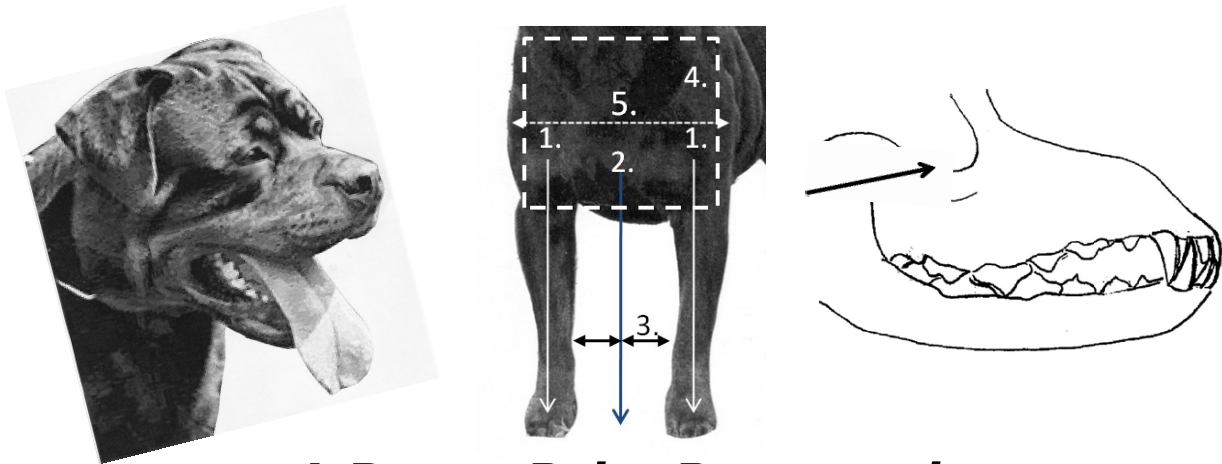

The Rottweiler in Type

Discussions on Breed Type, Structure and their Correlation to Locomotion

A Power Point Presentation by Steve Wolfson

Whether you are a neophyte, amateur or professional Rottweiler enthusiast, all will benefit by detailing the aspects of Rottweiler breed type and their correlation to locomotion. This presentation covers segments of the standard and valuable details that are beyond the scope of the standard. A scientific approach to the Rottweiler. A fun, short quiz will be given after the presentation.

Three areas discussed are:

Correct Head Type

Correct Body Type

Correct Structure and its Correlation to Locomotion

This seminar is held in conjunction with the Rottweiler Club of Victoria show October, 2010. For further information and attendance to the seminar please contact :